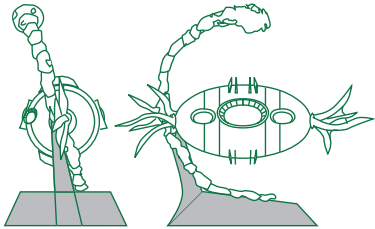

Figure Specifications

Game: TSG 2110 - Hero Card GALAXY

Character: Egg

Figure Max Sizes

Width: 22 mm, 0.8125 in

Height: 28 mm, + Base

Elevations

Top View:

Description of Pose:

The figure will be built up around a solid base with one support arm up one side.